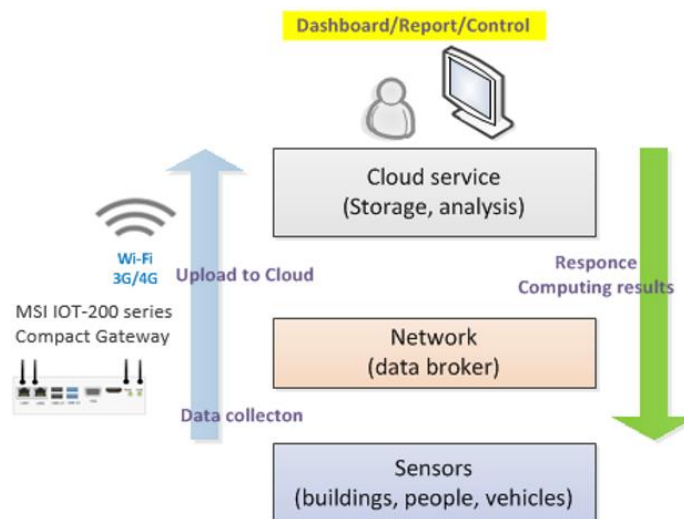

### M2M Integration – IoT technology

Today, more and more people have experience the benefits of internet and smart devices in recent years. This digital revolution is going to a new era by IoT technology. For instance, the smart city is a digitized city that use technologies to provide better efficient urban services and improving the quality of life for citizens. Smart cities aim to bring out services as street lightning, transportation, tourism, video surveillance, parking, etc. In the evolution of smart cities early stage, a well infrastructure of network for IoT incorporation is a key factor to connect every vertical services. MSI is giving an intelligent IoT gateway to make M2M relative programs to be easier.

### MSI micro IoT gateway solution

In the smart cities exists numbers of sensors everywhere, an IoT gateway is to collect all information from local sensors and upload to cloud center to manage and response. (Figure 1.)

With the amounts of sensors, to deploy IoT gateway is necessary infrastructure as a data broker. Here's some critical functions to archive.

#### 1. Mobility and compact

MSI IOT-200 is designed in a very small box and able to wall-mount at everywhere. Base this compact design, IOT-200 can be located in every places and save space.

Figure 1. MSI micro IoT gateway architecture