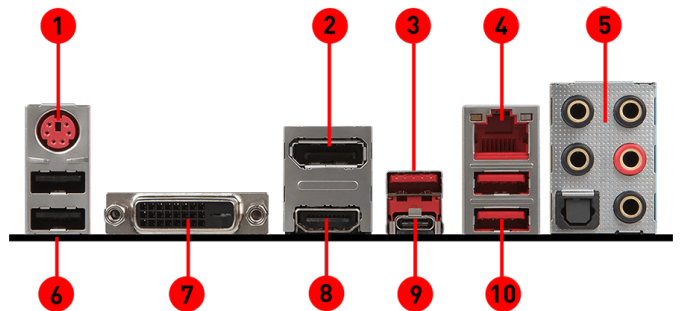

msi

MOTHERBOARDS B350M MORTAR ARCTIC

ICE-COLD DOMINATION

WHITE
LED

SPECIFICATIONS

Model Name	B350M MORTAR ARCTIC
CPU support	Supports AMD® RYZEN Series processors and 7th Gen A-series / Athlon™ Processors for socket AM4
CPU socket	AM4
Chipset	AMD® B350 Chipset
Graphics Interface	1 x PCI-E 3.0 x16 slot + 1 x PCI-E 2.0 x16 slot 2-way CrossFire
Display Interface	DVI-D, HDMI, DisplayPort
Memory support	4 DIMMs, Dual Channel DDR4-3200(OC)
Expansion slots	2 x PCI-E x1 slots
SATA / M.2 / U.2	4 x SATA 6Gb/s ports, 1 x M.2 slot
USB 3.1 Gen1	8 x USB 3.1 Gen1 (7 x Type-A, 1 x Type-C)
USB 2.0	6 x USB 2.0
LAN	10/100/1000Mbps LAN
Audio	7.1-Channel High Definition Audio
Form Factor	M-ATX

FEATURES

1. DDR4 Boost: Give your DDR4 memory a performance boost
2. VR Ready: Best virtual reality game experience without latency
3. GAMING LEDs: Ambient LED lights for an awesome look & feel
4. Lightning Fast Game experience: Turbo M.2
5. Audio Boost: Reward your ears with studio grade sound quality for the most immersive gaming experience
6. GAMING LAN with LAN Protect: The best online gaming experience with lowest latency and bandwidth management
7. Military Class 4, Guard-Pro: Latest evolution in high quality components for best protection and efficiency
8. MULTI-GPU: With Steel Armor PCI-E slots. Supports AMD Crossfire™

REAR CONNECTORS

- | | |
|------------------------------|---------------------------------|
| 1. PS/2 GAMING Device Port | 8. HDMI |
| 2. DisplayPort | 9. USB 3.1 Gen1 Type-C Ports |
| 3. USB 3.1 Gen1 Ports | 10. VR Ready USB 3.1 Gen1 Ports |
| 4. Realtek® Gigabit LAN Port | |
| 5. HD Audio Connectors | |
| 6. USB 2.0 Port | |
| 7. DVI-D Port | |