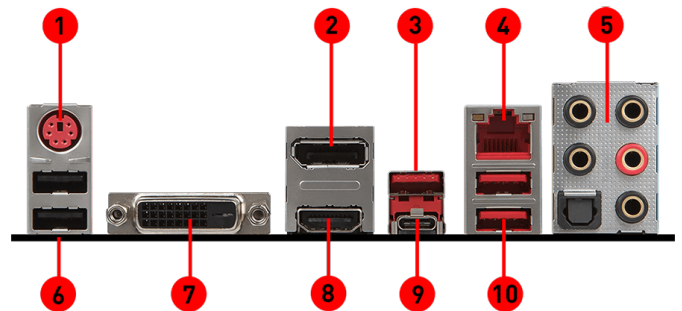

msi

MOTHERBOARDS B350M MORTAR ARCTIC

ICE-COLD DOMINATION

WHITE
LED

SPECIFICATIONS

Model Name	B350M MORTAR ARCTIC
CPU support	Supports AMD® RYZEN Series processors and 7th Gen A-series / Athlon™ Processors for socket AM4
CPU socket	AM4
Chipset	AMD® B350 Chipset
Graphics Interface	1 x PCI-E 3.0 x16 slot + 1 x PCI-E 2.0 x16 slot 2-way CrossFire
Display Interface	DVI-D, HDMI, DisplayPort
Memory support	4 DIMMs, Dual Channel DDR4-3200(OC)
Expansion slots	2 x PCI-E x1 slots
SATA / M.2 / U.2	4 x SATA 6Gb/s ports, 1 x M.2 slot
USB 3.1 Gen1	8 x USB 3.1 Gen1 (7 x Type-A, 1 x Type-C)
USB 2.0	6 x USB 2.0
LAN	10/100/1000Mbps LAN
Audio	7.1-Channel High Definition Audio
Form Factor	M-ATX

FEATURES

1. DDR4 Boost: Give your DDR4 memory a performance boost
2. VR Ready: Best virtual reality game experience without latency
3. GAMING LEDs: Ambient LED lights for an awesome look & feel
4. Lightning Fast Game experience: Turbo M.2
5. Audio Boost: Reward your ears with studio grade sound quality for the most immersive gaming experience
6. GAMING LAN with LAN Protect: The best online gaming experience with lowest latency and bandwidth management
7. Military Class 4, Guard-Pro: Latest evolution in high quality components for best protection and efficiency
8. MULTI-GPU: With Steel Armor PCI-E slots. Supports AMD Crossfire™

REAR CONNECTORS

- | | |
|------------------------------|---------------------------------|
| 1. PS/2 GAMING Device Port | 8. HDMI |
| 2. DisplayPort | 9. USB 3.1 Gen1 Type-C Ports |
| 3. USB 3.1 Gen1 Ports | 10. VR Ready USB 3.1 Gen1 Ports |
| 4. Realtek® Gigabit LAN Port | |
| 5. HD Audio Connectors | |
| 6. USB 2.0 Port | |
| 7. DVI-D Port | |